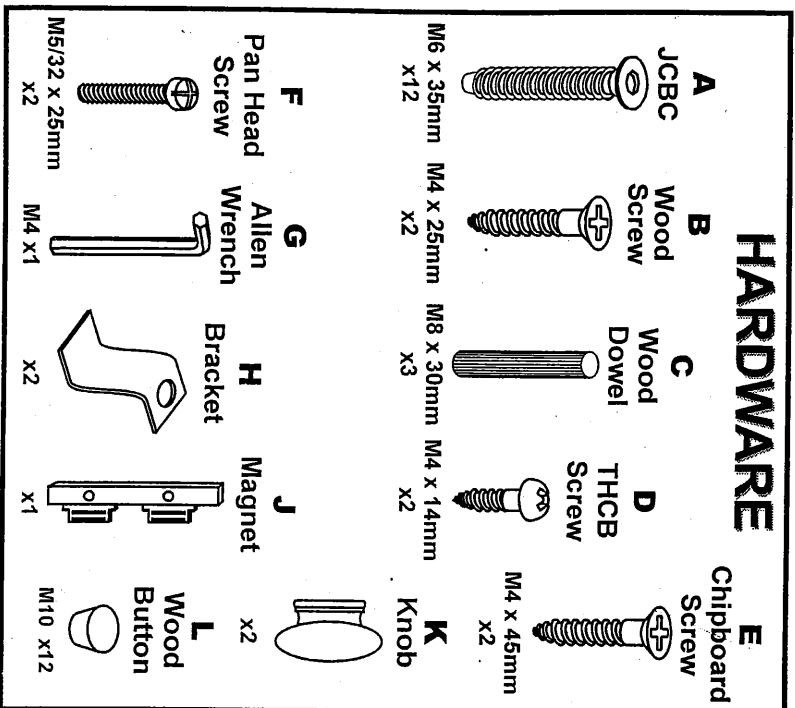

Two Door Jelly Cabinet Assembly Instructions

HARDWARE

IMPORTANT! DO NOT TIGHTEN SCREWS OR BOLTS UNTIL COMPLETELY ASSEMBLED!!

Customer Service 0607-6527321

3

4

5

6